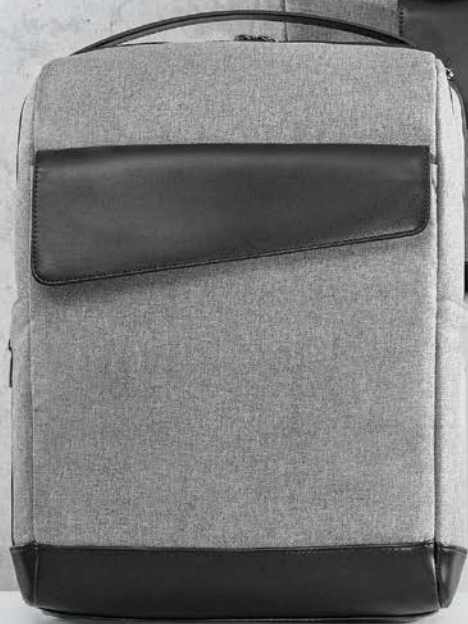

Motion Backpack
92681