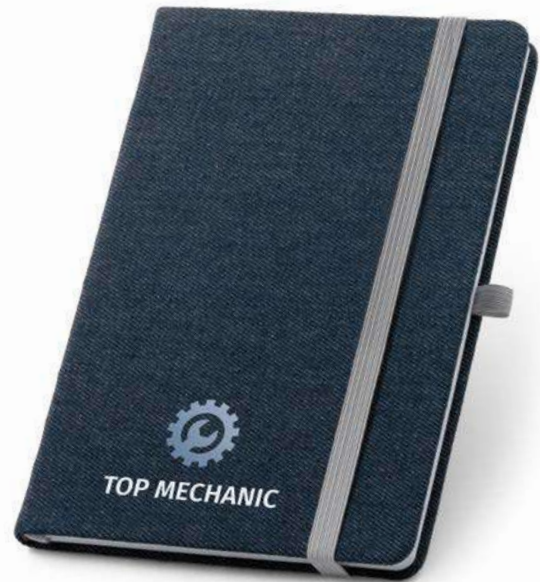

104

A5

Carrey — 93725

A5 notepad made from canvas (polyester), with hardcover. This notepad has 192 plain ivory pages, bookmark ribbon, elastic band and pen holder (pen not included). Supplied in a non-woven pouch.

☒ 148 x 210 mm | Pouch: 185 x 240 mm
✂ TRS - 140 x 170 mm

A5

Denim — 93594

A5 notepad with hardcover lined with denim fabric. This notepad has 192 lined pages, elastic band, bookmark ribbon, inner pocket and pen holder (pen not included).

☒ 140 x 210 mm
✂ TRS - 90 x 180 mm