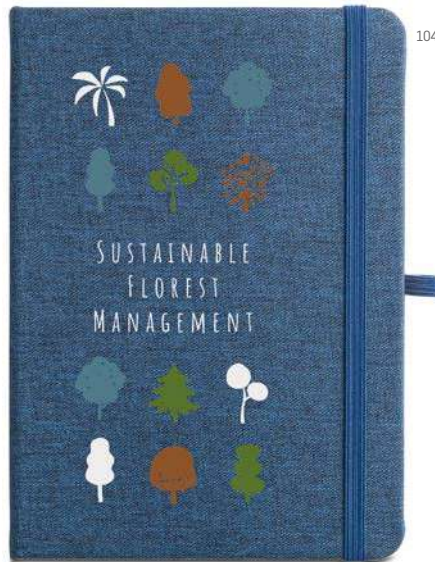

104

104

105

123

133

Rousseau — 93268

A5 notepad with hardcover and rounded corners made from natural straw fibres and cotton canvas. This notepad has 192 lined white pages, bookmark ribbon, elastic band and pen holder (pen not included).

150 x 210 mm
TRS - 110 x 110 mm

Boyd — 93276

A5 notepad with RPET hardcover. This notepad has 192 lined ivory pages from a sustainable forest management, bookmark ribbon, elastic band and inner pocket.

140 x 210 mm
TRS - 80 x 120 mm