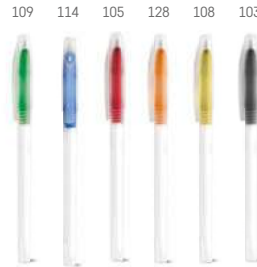

Jade — 51110

PP ball pen with white body. Coloured cap and clip.
∅10 x 142 mm
PDP - 50 x 6 mm

Lucy — 81136

PP ball pen with coloured tip and clear body.
∅10 x 142 mm
PDP - 50 x 6 mm

WR

Levi — 81135

PP ball pen with coloured cap and body.
∅10 x 142 mm
PDP - 50 x 6 mm

Milu — 51113

PP ball pen with clip. Body and cover in opaque colour.
∅10 x 142 mm
PDP - 50 x 6 mm