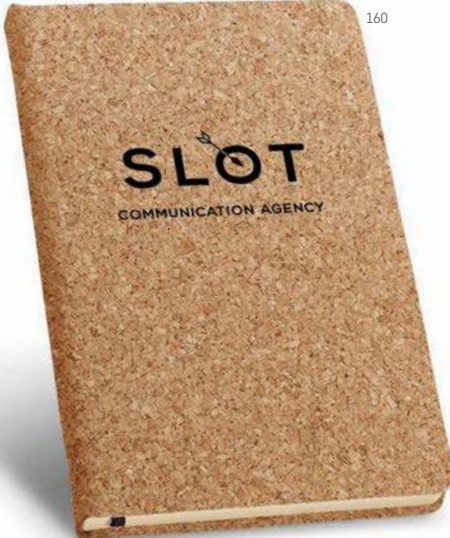

✂ 150 x 210 mm | Plate: 30 x 15 mm

✂ PDP - 50 x 30 mm

113

113

104

160

### Portel A5 — 93480

A5 notepad with cork cover, with 160 plain ivory pages, bookmark ribbon and elastic band. Supplied in a non-woven pouch.

137 x 215 mm | Pouch: 185 x 240 mm  
 LSR - 120 x 200 mm

A5

### Tordo — 93593

A5 notepad with cork and PU hardcover, with 192 lined ivory pages. This notepad has an elastic band, bookmark ribbon and pen holder (pen not included). Supplied in a non-woven pouch.

140 x 210 mm  
 LSR - 80 x 180 mm

### Adams A5 — 93719

A5 cork notepad with 160 plain ivory pages and bookmark ribbon.

140 x 210 mm  
 LSR - 110 x 180 mm

A5