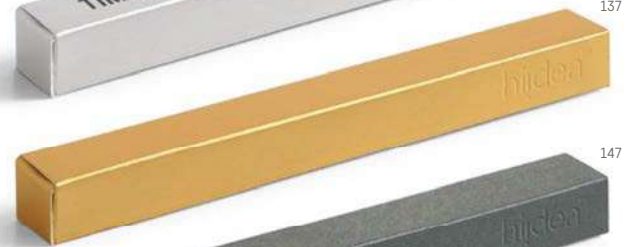

Lello — 91973

Cardboard pouch for 1 ball pen. Supplied disassembled.

▮ 150 x 15 x 19 mm
✂ PDP - 60 x 10 mm