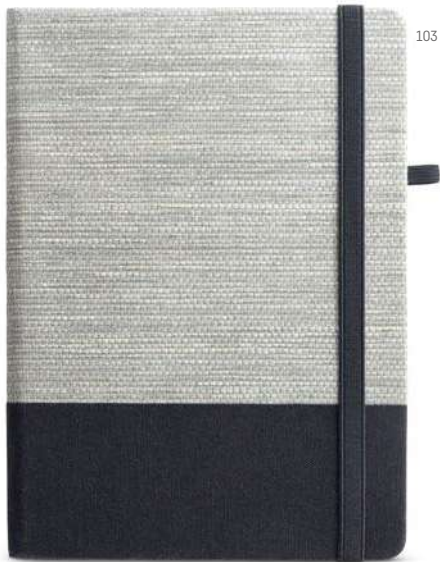

Sign I
81206
•
Write
119

Rousseau
93268

103

103

104

104

104

105

123

133

Rousseau — 93268

A5 notepad with hardcover and rounded corners made from natural straw fibres and cotton canvas. This notepad has 192 lined white pages, bookmark ribbon, elastic band and pen holder (pen not included).

150 x 210 mm
TRS - 110 x 110 mm

Boyd — 93276

A5 notepad with RPET hardcover. This notepad has 192 lined ivory pages from a sustainable forest management, bookmark ribbon, elastic band and inner pocket.

140 x 210 mm
TRS - 80 x 120 mm