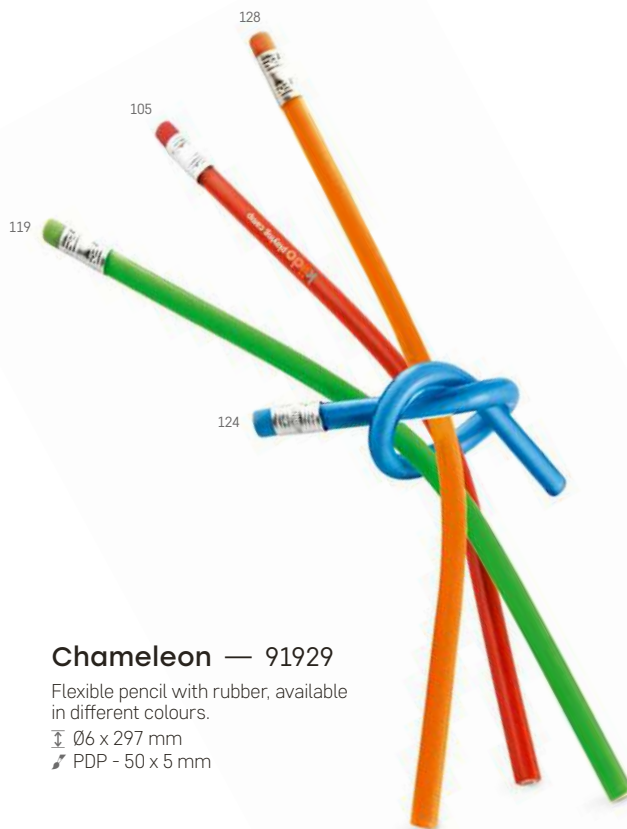

☒ Ø7 x 188 mm

☒ LSR - 100 x 5 mm

**Chameleon — 91929**

Flexible pencil with rubber, available in different colours.

☒ Ø6 x 297 mm

☒ PDP - 50 x 5 mm

160