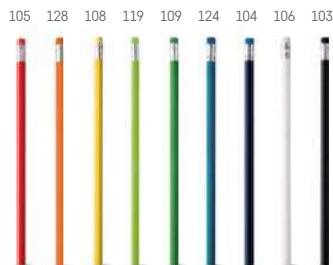

**Levi — 81135**

PP ball pen with coloured cap and body.  
 ∅10 x 142 mm  
 PDP - 50 x 6 mm

**Milu — 51113**

PP ball pen with clip. Body and cover in opaque colour.  
 ∅10 x 142 mm  
 PDP - 50 x 6 mm