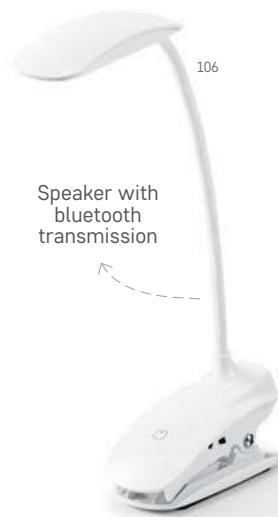

106

Speaker with bluetooth transmission

Flexible and directional

Adaptable to any structure

LED COB

Nesbit — 94743

ABS portable desk lamp with LED COB. This lamp has a clip, flexible arm and tactile button with 3 light modes (low, medium and strong). The lamp has autonomy up to 20h and includes a USB charging cable, 1 meter long. Supplied in a box.

⊥ 115 x 55 x 380 mm
↗ PDP - 50 x 20 mm