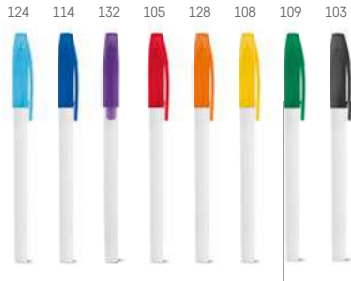

Jade — 51110

PP ball pen with white body. Coloured cap and clip.
∅10 x 142 mm
PDP - 50 x 6 mm