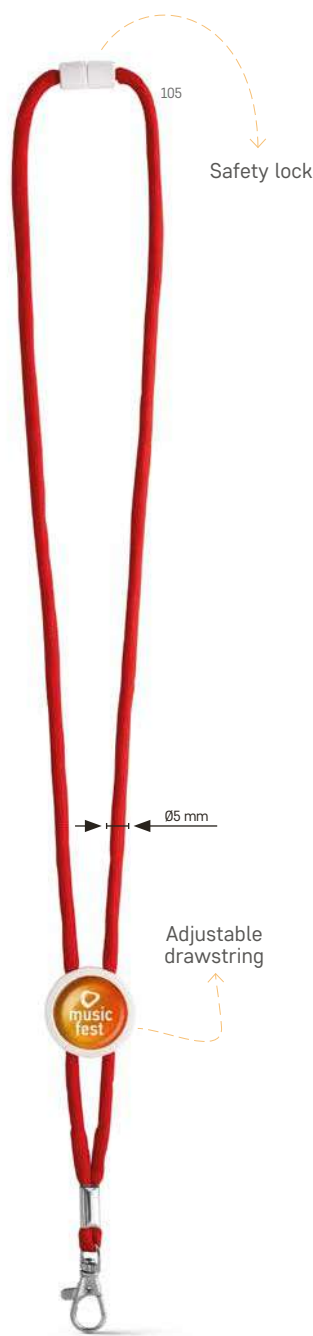

Weave — 94408

Adjustable polyester lanyard with metal karabiner, safety lock and slot for doming.

┆ Ø5 x 450 mm

┆ PDP - Ø20 mm