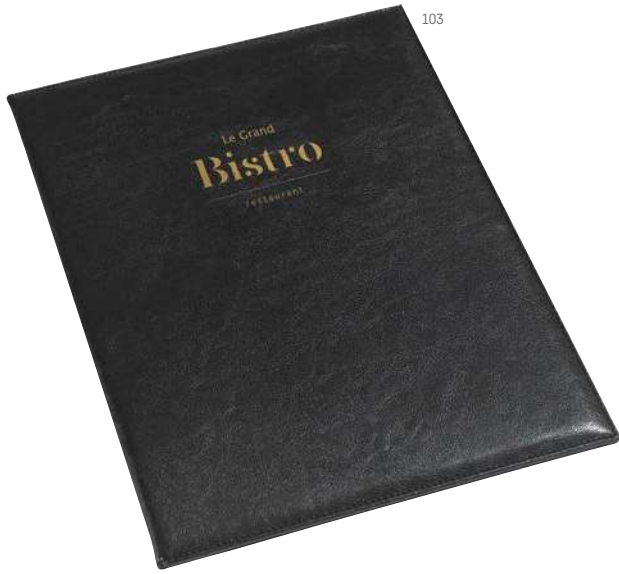

### Barrel — 94191

Zinc wine set. Includes corkscrew with sommelier knife and stopper. Supplied in a gift box.

∓ 103 x 133 x 28 mm  
 ↗ SCR - 95 x 65 mm

103

**A4 Danny — 92053**

Imitation leather menu holder.