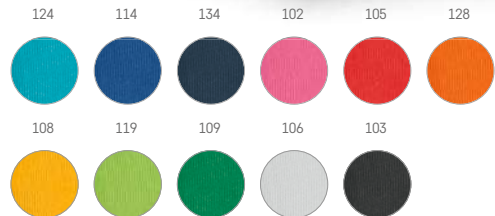

Campbel — 99547

Polyester cap with eyelets and adjustable velcro closure.

Size: 580 mm

TRS - 140 x 60 mm