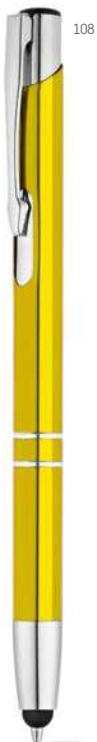

Galba — 91849

Aluminium ball pen with touch tip and clip.
∅ 8 x 142 mm
PDP - 55 x 6 mm

108

Beta Touch — 91646

Aluminium ball pen with clip and touch tip.
∅ 10 x 138 mm
PDP - 50 x 5 mm