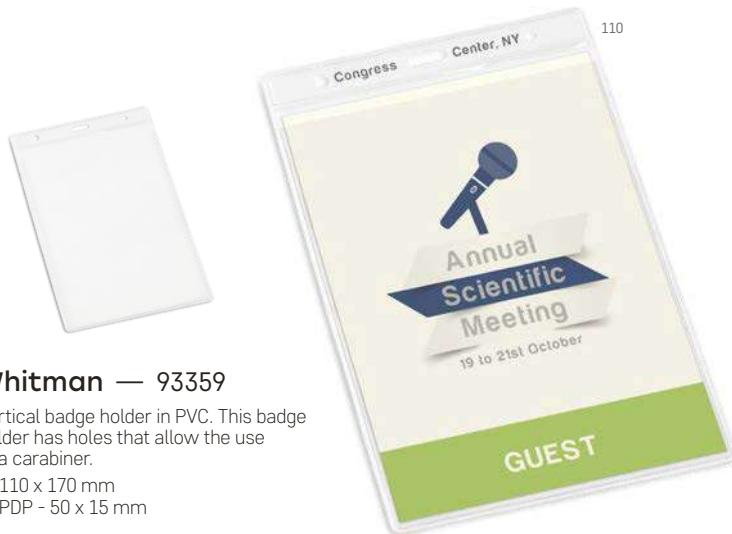

Whitman — 93359

Vertical badge holder in PVC. This badge holder has holes that allow the use of a carabiner.

⊥ 110 x 170 mm
✂ PDP - 50 x 15 mm