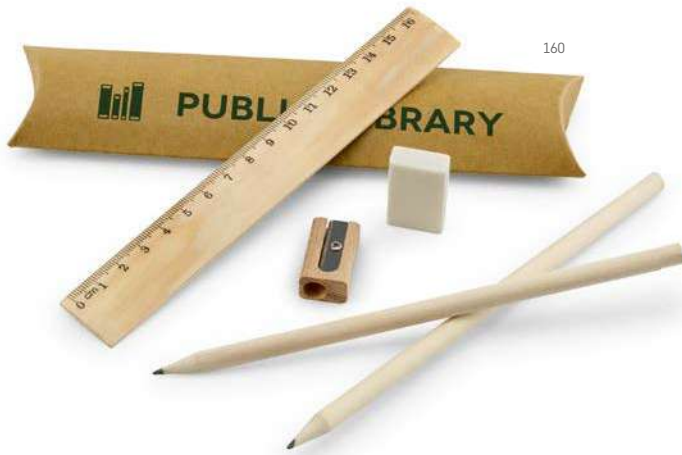

☒ Ø7 x 188 mm

☒ LSR - 100 x 5 mm

**Chameleon — 91929**

Flexible pencil with rubber, available in different colours.

☒ Ø6 x 297 mm

☒ PDP - 50 x 5 mm

160