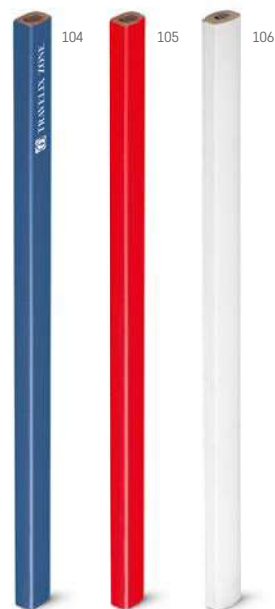

Grafit Colour — 91725

Wooden carpenter's pencil
(not sharpened).

11 x 175 x 7 mm
PDP - 50 x 7 mm