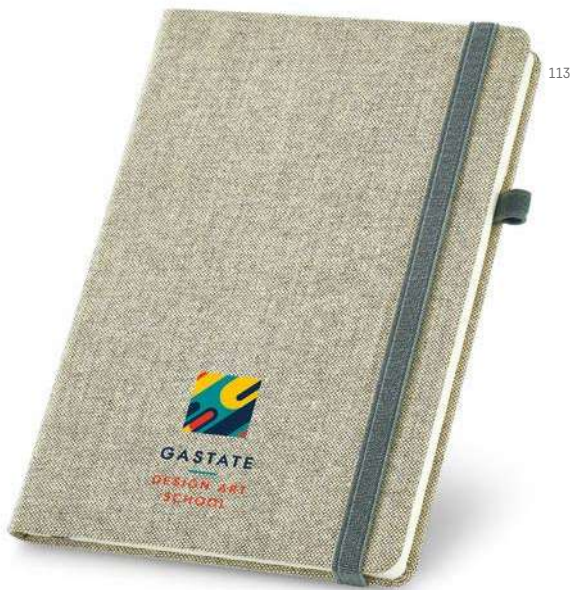

SCR - 100 x 180 mm

114

**Plot — 93790**

A5 A5 notepad with hardcover in imitation leather. This notepad has 160 plain pages and an elastic band. Supplied in a non-woven pouch.

150 x 210 mm | Pouch: 185 x 240 mm

SCR - 100 x 50 mm

113

104

A5

**Carrey — 93725**

A5 notepad made from canvas (polyester), with hardcover. This notepad has 192 plain ivory pages, bookmark ribbon, elastic band and pen holder (pen not included). Supplied in a non-woven pouch.