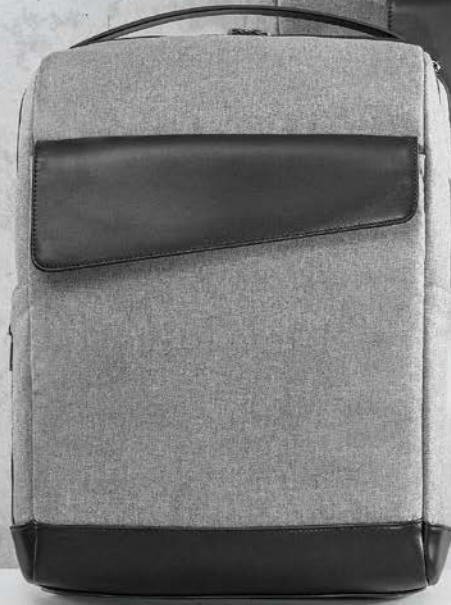

—  
**Motion Backpack**  
 92681

—  
**Motion Bag**  
 92521

**Motion Backpack**  
 92681

MOTION BACKPACK is a backpack with an irreverent and unique design in 600D and high quality imitation leather. The backpack has several compartments, pockets inside and two padded pockets designed specifically to protect a laptop up to 15.6" and a tablet up to 10.5". The straps and padded back accentuate the comfort of this backpack. The trolley strap is another feature that emphasizes the practical side of this backpack, facilitating its transport. The front pocket with flap and the side pockets are also unique in their design, from the asymmetry of the front pocket to the discreet pocket on the side that allows you to store a bottle of water. The backpack is supplied in a non-woven bag.