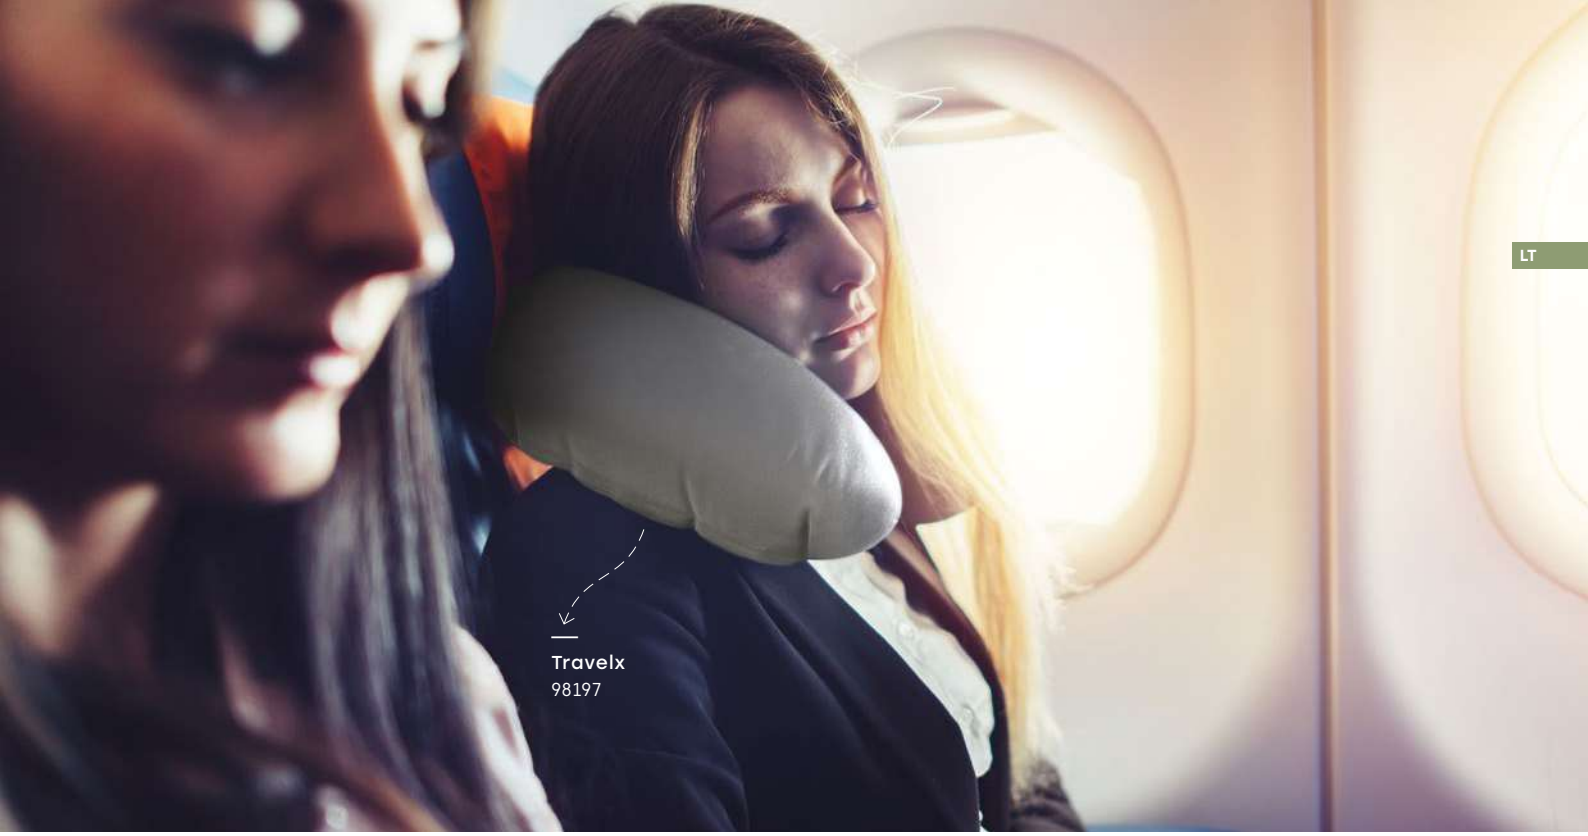

Travelx
98197