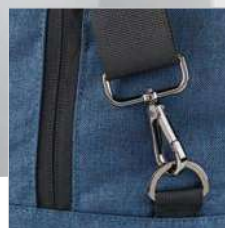

Motion Bag
92521

Motion Backpack
92681

MOTION BACKPACK is a backpack with an irreverent and unique design in 600D and high quality imitation leather. The backpack has several compartments, pockets inside and two padded pockets designed specifically to protect a laptop up to 15.6" and a tablet up to 10.5". The straps and padded back accentuate the comfort of this backpack. The trolley strap is another feature that emphasizes the practical side of this backpack, facilitating its transport. The front pocket with flap and the side pockets are also unique in their design, from the asymmetry of the front pocket to the discreet pocket on the side that allows you to store a bottle of water. The backpack is supplied in a non-woven bag.

⌘ 410 x 330 x 150 mm | Bag: 530 x 500 x 80 mm
✂ SCR - 40 x 10 mm

Motion Bag
92521

The MOTION BAG is a practical and stylish 600D cationic polyester travel bag with split leather with PU. Its spacious main compartment is ideal for storing clothes and other utilities needed for short trips. It also has four inside pockets and a front pocket with an asymmetrical design flap, which characterizes this line and gives it a modern look. It has a magnet closure. The practicality of this bag is matched by a detailed and careful design that leads to details such as the space to put the name tag, the metallic feet that protect the bag when set down, the design of the zipper that allows it to be closed with a lock (not included) and the straps designed to be adjustable and comfortable. MOTION BAG is supplied in a non-woven bag.

⌘ 500 x 300 x 250 mm | Bag: 700 x 450 x 75 mm
✂ SCR - 40 x 10 mm