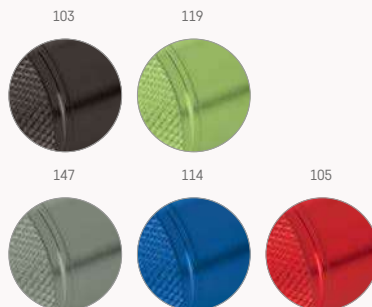

Flashy — 94736

Aluminium torch with 9 LEDs and handle.
Includes 3 AAA batteries.

∅ 26 x 90 mm
LSR - 23 x 5 mm