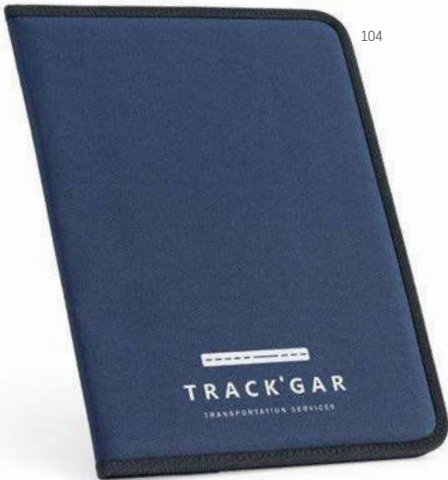

Cussler — 92049

600D A4 folder with 20 lined pages pad, inner pocket and pen holder (pen not included).
240 x 320 x 10 mm
TRS - 190 x 230 mm