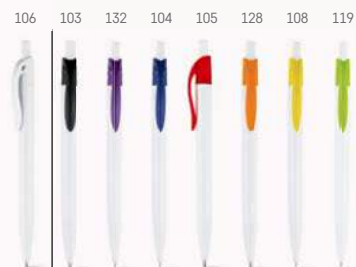

Mars — 91498

Ball pen with coloured clip.

∅10 x 140 mm

▸ PDP - 40 x 7 mm