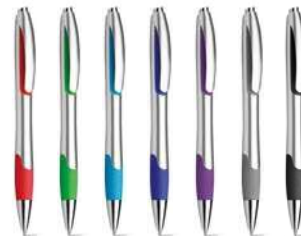

105 109 124 104 132 113 103

Miley Silver — 81180

Ball pen with colourful non-slip grip and clip.

∅11 x 140 mm
PDP - 55 x 4 mm