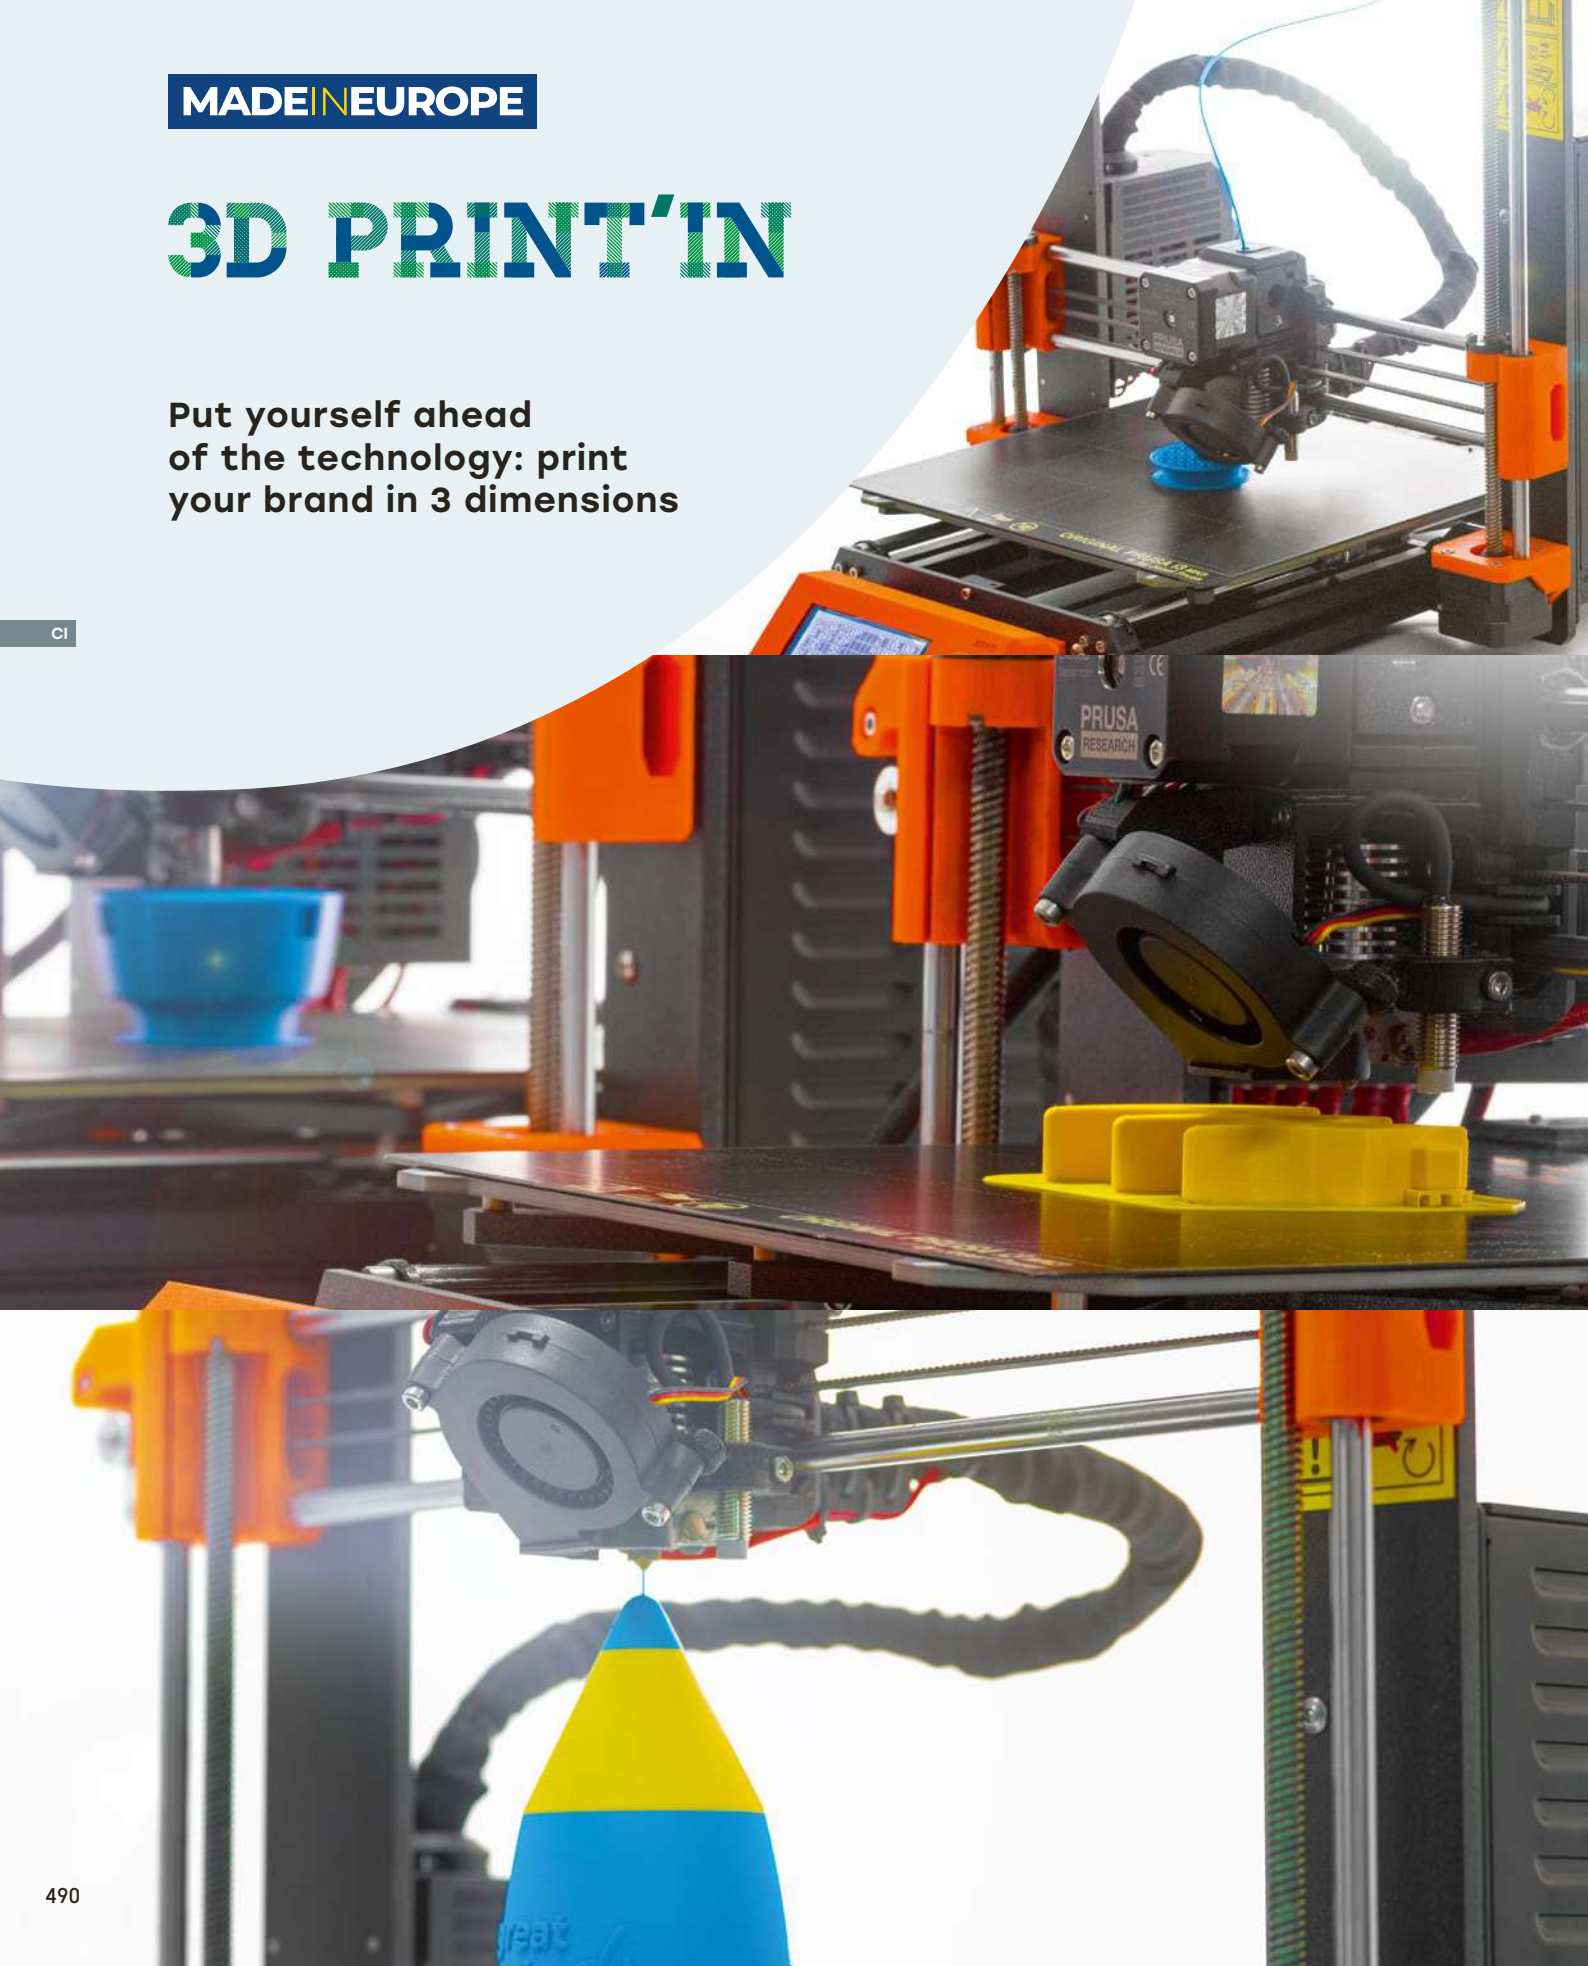

MADE IN EUROPE

3D PRINT'IN

Put yourself ahead
of the technology: print
your brand in 3 dimensions

CI