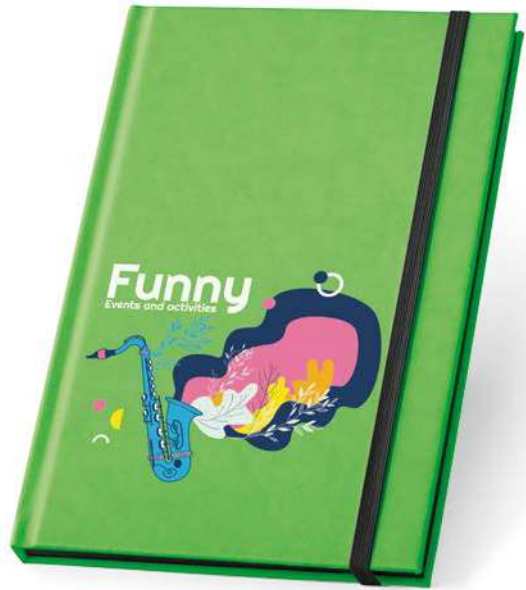

Fluorescent Covers

Prepared to shine on special occasions, they are the perfect combination for great ideas.