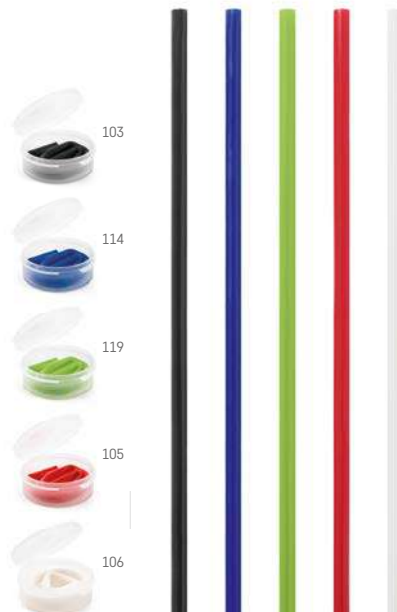

### Zamba — 94057

Set with stainless steel telescopic straw and brush. Supplied in a case with carabiner.

Straw: Ø9 x 218 mm |  
 Case: Ø10 x 105 mm  
 PDP - 55 x 10 mm