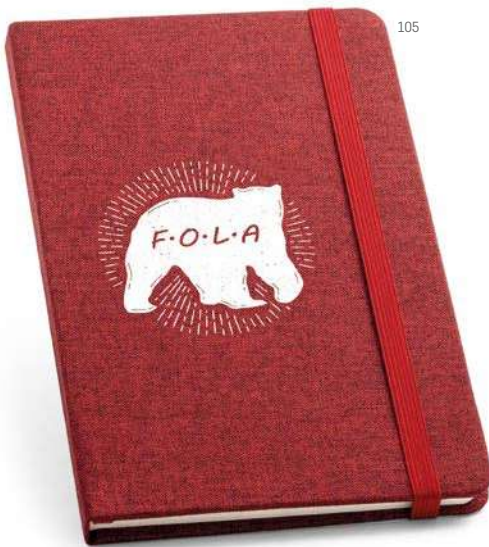

105

105

111

113

104

A5

Hugo — 93591

A5 notepad with hardcover lined with polyester fabric. This notepad has 160 lined ivory pages, elastic band and bookmark ribbon.

☒ 137 x 210 mm
✂ TRS - 90 x 180 mm