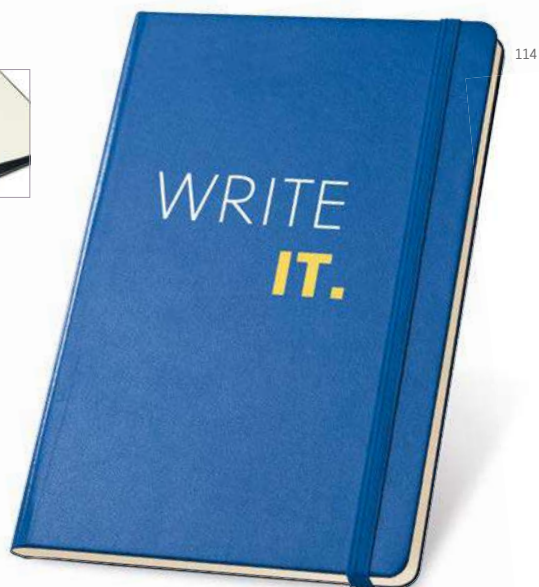

Notepads with inner pocket

A5 Carre — 93595

A5 hardcover notepad with 160 ivory dotted pages. This notepad has an elastic band, bookmark ribbon, inner pocket and pen holder (pen not included).

137 x 210 mm
TRS - 100 x 190 mm

A5 Chamberi — 93491

A5 notepad with 160 plain ivory pages, hardcover, inner pocket, bookmark ribbon, elastic band and pen holder (pen not included).

137 x 210 mm
SCR - 100 x 190 mm

137

127

114

105

128

121

119

124

106

103

A5 Twain — 93494

A5 notepad with 160 lined ivory pages, inner pocket, hardcover, bookmark ribbon and elastic band.

137 x 210 mm
SCR - 100 x 180 mm

A5 Portman — 93775

A5 notepad with 160 plain ivory pages, inside pocket, bookmark ribbon, elastic band and metallic hardcover (gold or silver).

137 x 210 mm
TRS - 100 x 190 mm