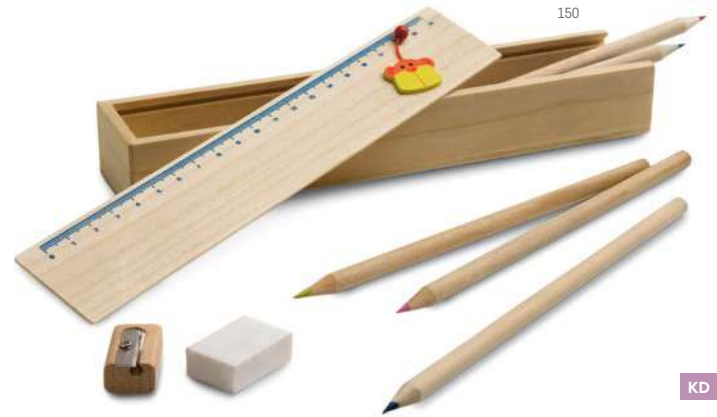

150

Doodle — 91756

Drawing set supplied in wooden box. Includes a 20 cm ruler, 6 colouring pencils, 1 graphite pencil, a sharpener and an eraser.

▮ 220 x 43 x 32 mm
▮ PDP - 50 x 15 mm

KD