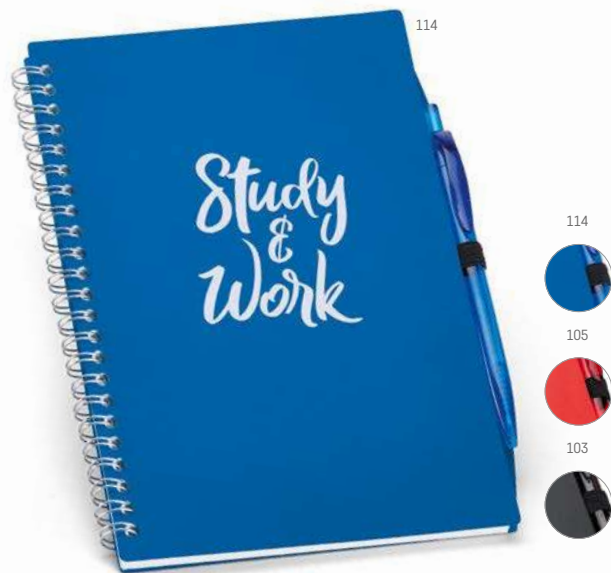

A5 notepad with hardcover and 192 lined ivory pages. This notepad has an elastic band, bookmark ribbon, inner pocket and pen holder (pen not included).

132 x 213 x 18 mm  
SCR - 95 x 180 mm

**A5 Corbin — 93717**

A5 notepad with hardcover in imitation leather. This notepad has 160 lined pages, bookmark ribbon, elastic band and pen holder (pen not included).

140 x 210 mm  
SCR - 100 x 200 mm

Laser customisation

**A5 Roth — 93592**

A5 notepad with PU hardcover and 160 lined pages. This notepad has an elastic band, bookmark ribbon, inner pocket and pen holder (pen not included).

140 x 210 mm  
TRS - 90 x 180 mm

124

124

104

105

128

A5

**Joyce — 93733**

A5 notepad with 160 plain ivory pages, bookmark ribbon, elastic band and pen holder (pen not included).

137 x 210 mm

SCR - 100 x 180 mm

114

114

105

103