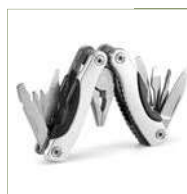

⌵ Pouch: 140 x 30 x 65 mm  
 ⚡ PDP - 30 x 25 mm

105

105

114

127

**Inox** **Dunito — 94016**

Mini multifunction folding pliers in stainless steel and aluminium with 9 functions. Supplied in a 600D bag.

⌵ Closed: 35 x 70 x 18 mm |  
 Pouch: 50 x 90 x 20 mm  
 ⚡ PDP - 25 x 4 mm