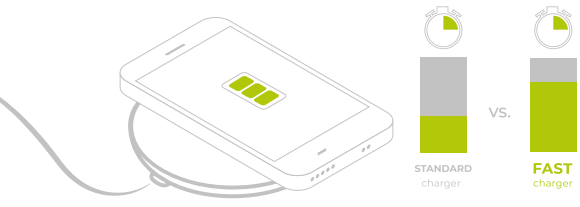

Combine with adapters

97160 / 97362