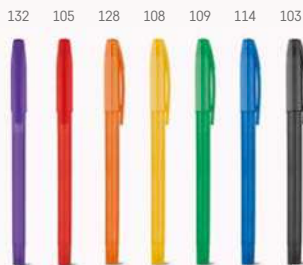

**Jade — 51110**

PP ball pen with white body. Coloured cap and clip.  
 ∅10 x 142 mm  
 PDP - 50 x 6 mm

**Lucy — 81136**

PP ball pen with coloured tip and clear body.  
 ∅10 x 142 mm  
 PDP - 50 x 6 mm

WR