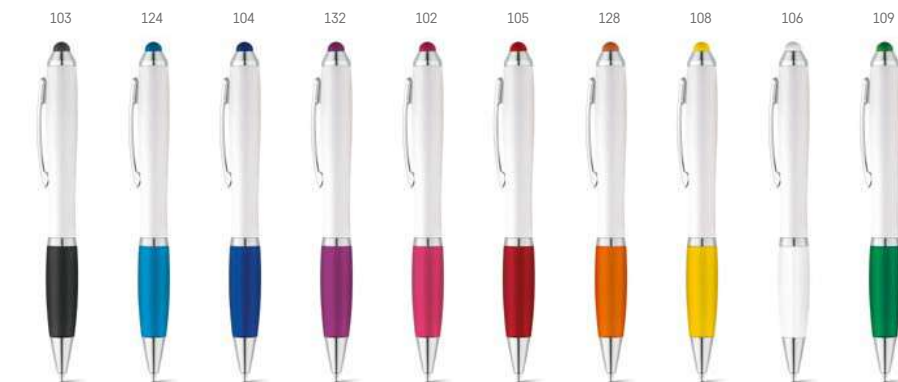

Sans — 91634

Ball pen with metal clip and twist mechanism. Suitable for use on devices due to its touch tip and comfortable writing with a non-slip grip.

∅ 11 x 135 mm
PDP - 60 x 7 mm

Sans Bk — 81159

Ball pen with metal clip and twist mechanism. Suitable for use on devices due to its touch tip and comfortable writing with a non-slip grip.

∅ 11 x 135 mm
PDP - 60 x 7 mm