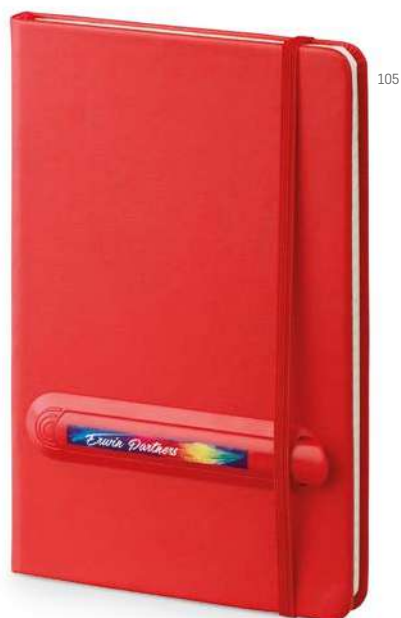

A5 notepad with hardcover in imitation leather. This notepad has 160 lined pages, bookmark ribbon, elastic band and pen holder (pen not included).

140 x 210 mm  
SCR - 100 x 200 mm

Laser customisation

**A5 Roth — 93592**

A5 notepad with PU hardcover and 160 lined pages. This notepad has an elastic band, bookmark ribbon, inner pocket and pen holder (pen not included).

140 x 210 mm  
TRS - 90 x 180 mm

124

124

104

105

128

A5

**Joyce — 93733**

A5 notepad with 160 plain ivory pages, bookmark ribbon, elastic band and pen holder (pen not included).

137 x 210 mm

SCR - 100 x 180 mm

114

114

105

103

A5

**Mironte — 93498**

A5 spiral notepad with cover in semi-rigid PP, 140 lined pages and pen holder (pen not included).

150 x 210 mm

SCR - 100 x 190 mm

105

105

103