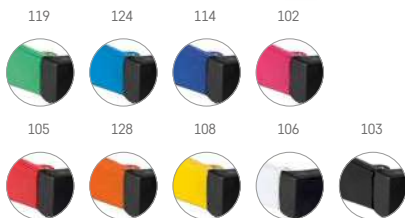

Santorini — 98323

PC sunglasses with 400 UV protection.
137 x 48 x 138 mm
PDP - 45 x 7 mm