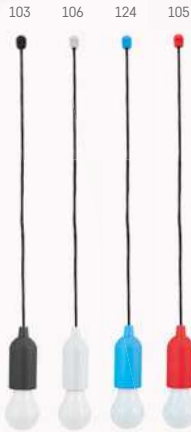

LED Lighty — 94750

Portable ABS and PP lamp with LED and 1.090 mm cord. Includes 3 AAA batteries.

∅ 55 x 160 mm
PDP - 50 x 18 mm