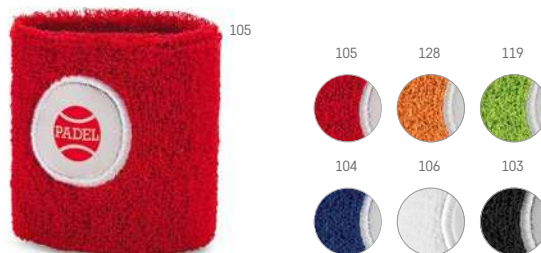

Kov — 99022

Polyester wrist band with appropriate area for customisation.

☒ 75 x 78 mm
⚡ TRS - Ø20 mm