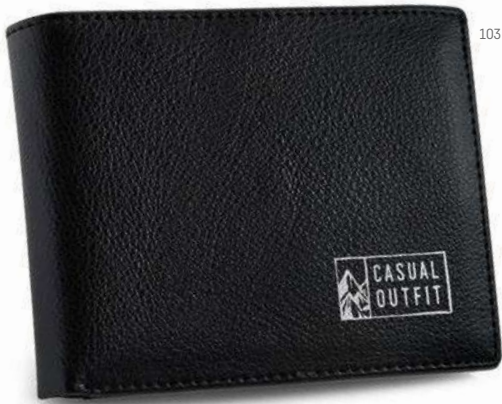

103

Barrymore — 93222

Leather wallet with a coin pocket, bills pocket and inserts for 9 cards. Wallet supplied in a gift box.

☒ 125 x 98 x 20 mm | Box: 140 x 113 x 30 mm
✂ SCR - 80 x 50 mm

103

Affleck — 93317

Leather wallet with a coin pocket, bills pocket and inserts for 3 cards. Wallet supplied in a gift box.

☒ 110 x 92 x 13 mm | Box: 130 x 109 x 24 mm
✂ SCR - 50 x 50 mm

103

Kutcher — 93316

Leather card holder with capacity for 4 cards and a compartment for bills. Supplied in a gift box.

☒ 65 x 106 mm | Box: 80 x 115 x 15 mm
✂ HTS - 40 x 40 mm

103

Malini — 93279

Men's leather belt with reversible metal buckle. The reversible buckle allows the belt to be used on both sides. Supplied in a gift box.

☒ 1250 x 33 mm | Box: 128 x 148 x 45 mm
✂ PDP - 50 x 20 mm