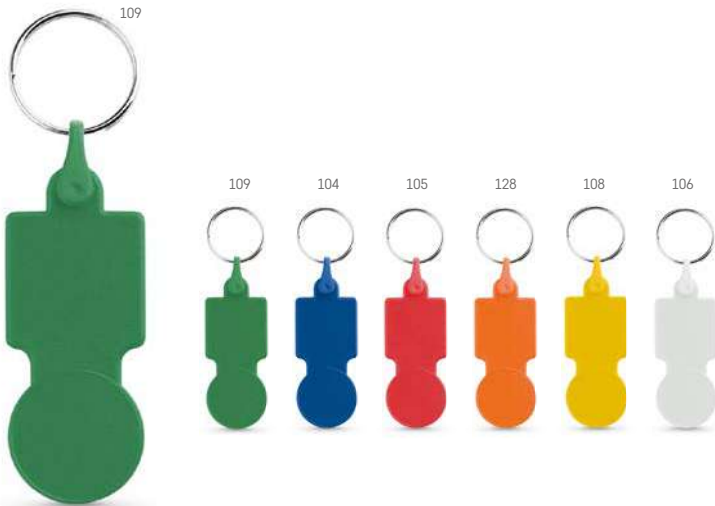

Sullivan — 95018

Coin-shaped PS keyring for supermarket cart.

⊥ 25 x 60 x 2 mm
↗ PDP - 15 x 20 mm