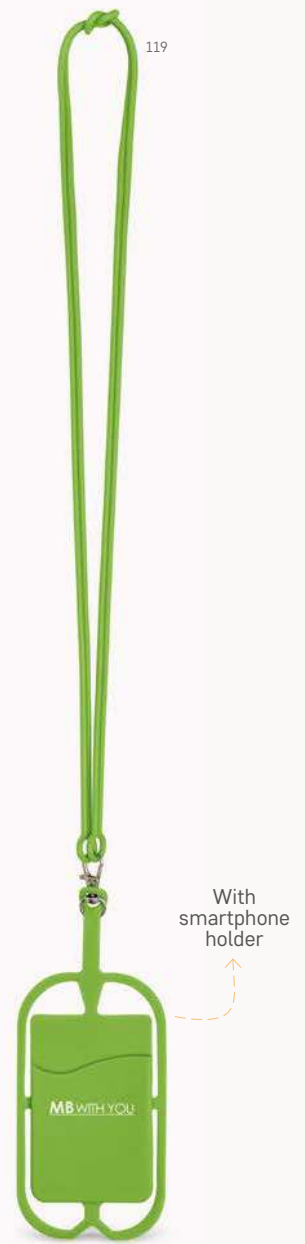

┆ 20 x 510 mm

┆ TRS - 280 x 16 mm

**Weave — 94408**

Adjustable polyester lanyard with metal karabiner, safety lock and slot for doming.

┆ Ø5 x 450 mm

┆ PDP - Ø20 mm

**Nicolaus — 94446**

Silicone card holder. Includes lanyard and smartphone holder.