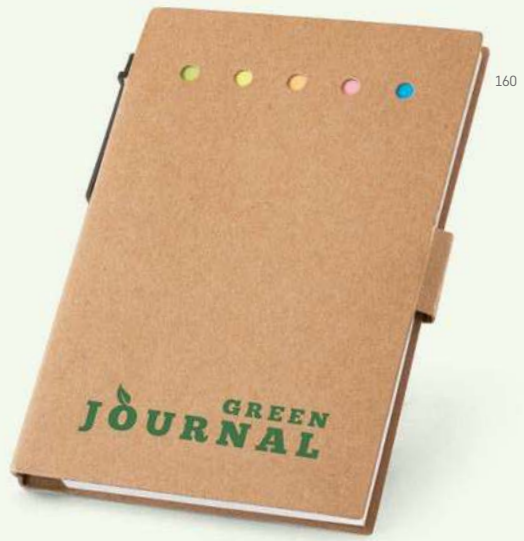

### Peter — 93718

Spiral sticky notes set with 6 sets (25 sheets each set) and paper kraft cover.

▮ 75 x 70 mm  
 ✂ PDP - 40 x 30 mm

**Cooper — 93791** **ecologic**

Coloured sticky notepad with 6 sets (25 sheets/each) and a notepad with 100 plain pages. Pen included.  
    
 100 x 150 mm  
 SCR - 60 x 100 mm