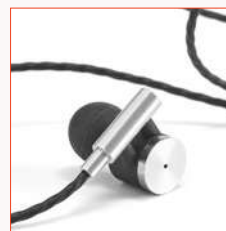

107

Vibration 97923

The VIBRATION are metal and ABS modern designed earphones that stand out for their metallic finished in the different details of the product. The VIBRATION are supplied in a gift box.

▮ 20 x 18 x 20 mm | Box: 88 x 97 x 45 mm
✂ LSR - 14 x 3 mm

CHARACTERISTICS:

- ⦿ Microphone
- ⦿ Call button
- ⦿ Connection to mobile device's playlist