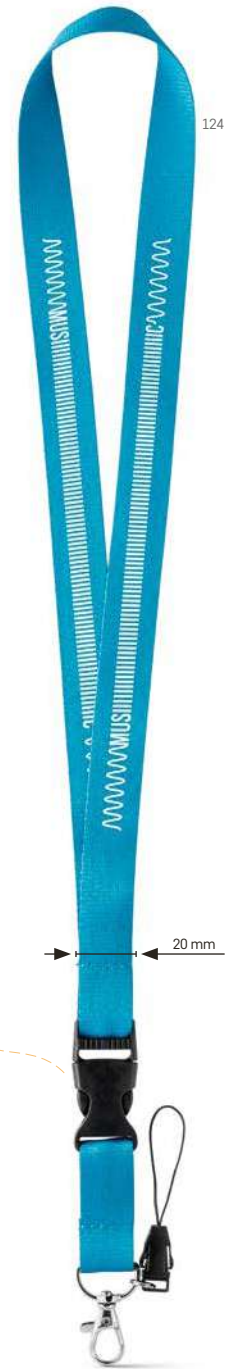

108

Safety lock

**Valmont — 94409**

Polyester lanyard with metal carabiner and safety lock.

20 x 480 mm

TRS - 280 x 16 mm

124

Removable buckle