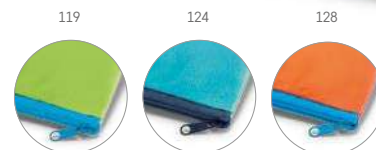

119

124

128

Colorit — 93619

Non-woven pencil case.

☒ 210 x 110 mm

☒ TRS - 150 x 60 mm