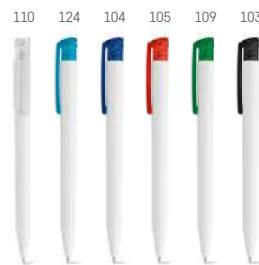

Kiso — 81102

ABS ball pen with coloured clip and white body.

∅ 11 x 136 mm

PDP - 50 x 6 mm