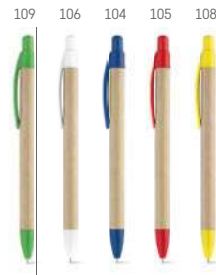

119

109

**Nairobi — 91292**

Kraft paper ball pen with wooden clip.

∅ 9 x 140 mm

PDP - 50 x 6 mm

109

109