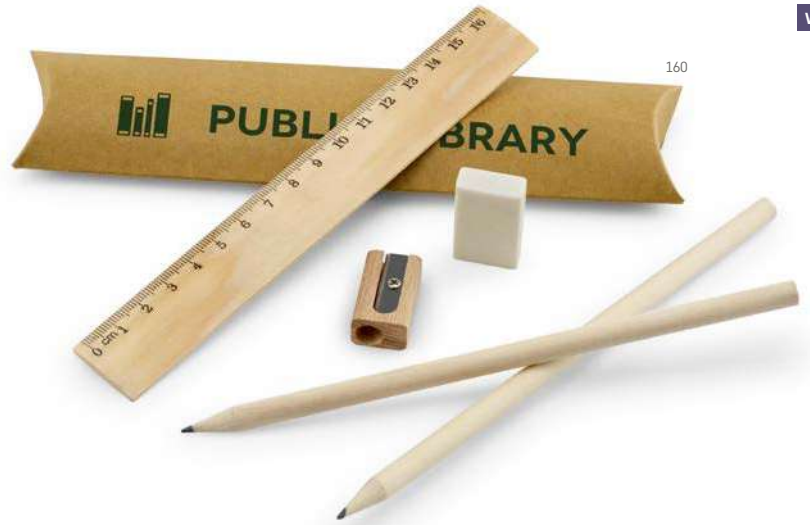

Rhombus — 91932

Writing set that includes a 16.5 cm ruler, 2 graphite pencils, 1 rubber and 1 sharpener. Set supplied in a cardboard case.

∅ Pouch: 190 x 45 x 20 mm

✂ SCR - 170 x 40 mm