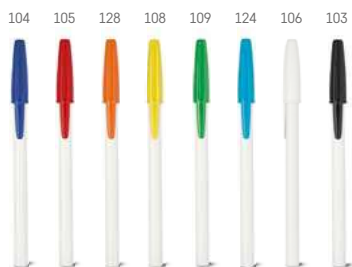

CARIOCA

MADE IN EUROPE

Corvina — 91216

CARIOCA® ball pen with coloured cap with clip.

∅ 10 x 145 mm

PDP - 60 x 5 mm