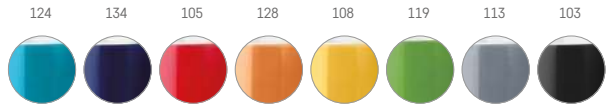

Matcha — 93888

Porcelain mug with capacity up to 350 ml. Supplied in box.

∓ Ø82 x 100 mm | Box: 115 x 120 x 90 mm
↗ PDP - 30 x 30 mm

Cinander — 93832

Ceramic mug with capacity up to 370 ml. Supplied in box.

∓ Ø84 x 103 mm | Box: 90 x 120 x 87 mm
↗ PDP - 30 x 25 mm