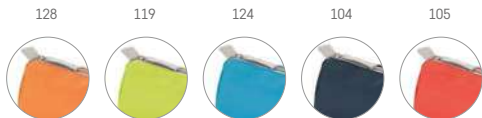

128

119

124

104

105

Hummingbird — 93614

600D pencil case.

∅ 210 x 85 x 65 mm
TRS - 130 x 60 mm